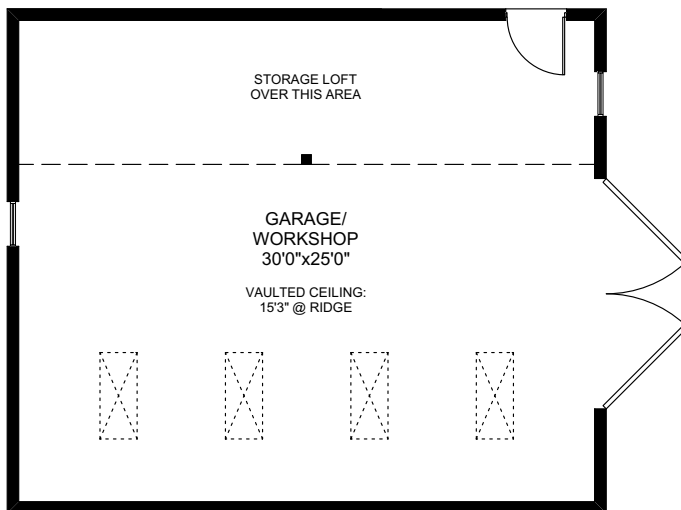

# 160 ONTARIO PLACE

	FINISHED SQ. FT.	UNFINISHED SQ. FT.	TOTAL SQ. FT.
MAIN	1408	0	1408
LOWER	1222	0	1222
TOTAL	2630	0	2630
DECKS	0	743	743
PATIO	0	360	360
GARAGE	0	820	820
CARPORT	0	484	484
STOR. SHED	0	211	211
MECH. SHED	0	117	117

PREPARED FOR THE EXCLUSIVE USE OF  
CHRIS & DARLENE HOBBS OF  
SOTHEY'S INTERNATIONAL REALTY CANADA

MEASURED ON: 11/16/19  
DRAWING FILE: 0273

NOTE: This floor plan is provided by Chris & Darlene Hobbs of Sotheby's International Realty Canada as a convenient reference only, and is not to be relied upon as accurate. Prospective Buyers must satisfy themselves not only of the actual measurements, but also to the status of any finished space shown on this floor plan, specifically in relation to minimum ceiling height for habitable rooms required by the BC Building Code, allowable finished floor area in relation to current zoning, and determination if space was developed with necessary municipal permits.

# 160 ONTARIO PLACE

	FINISHED SQ. FT.	UNFINISHED SQ. FT.	TOTAL SQ. FT.
MAIN	1408	0	1408
LOWER	1222	0	1222
<b>TOTAL</b>	<b>2630</b>	<b>0</b>	<b>2630</b>
DECKS	0	743	743
PATIO	0	360	360
GARAGE	0	820	820
CARPORT	0	484	484
STOR. SHED	0	211	211
MECH. SHED	0	117	117

PREPARED FOR THE EXCLUSIVE USE OF  
CHRIS & DARLENE HOBBS OF  
SOTHEBY'S INTERNATIONAL REALTY CANADA

MEASURED ON: 11/16/19  
DRAWING FILE: 0273

NOTE: This floor plan is provided by Chris & Darlene Hobbs of Sotheby's International Realty Canada as a convenient reference only, and is not to be relied upon as accurate. Prospective Buyers must satisfy themselves not only of the actual measurements, but also to the status of any finished space shown on this floor plan, specifically in relation to minimum ceiling height for habitable rooms required by the BC Building Code, allowable finished floor area in relation to current zoning, and determination if space was developed with necessary municipal permits.