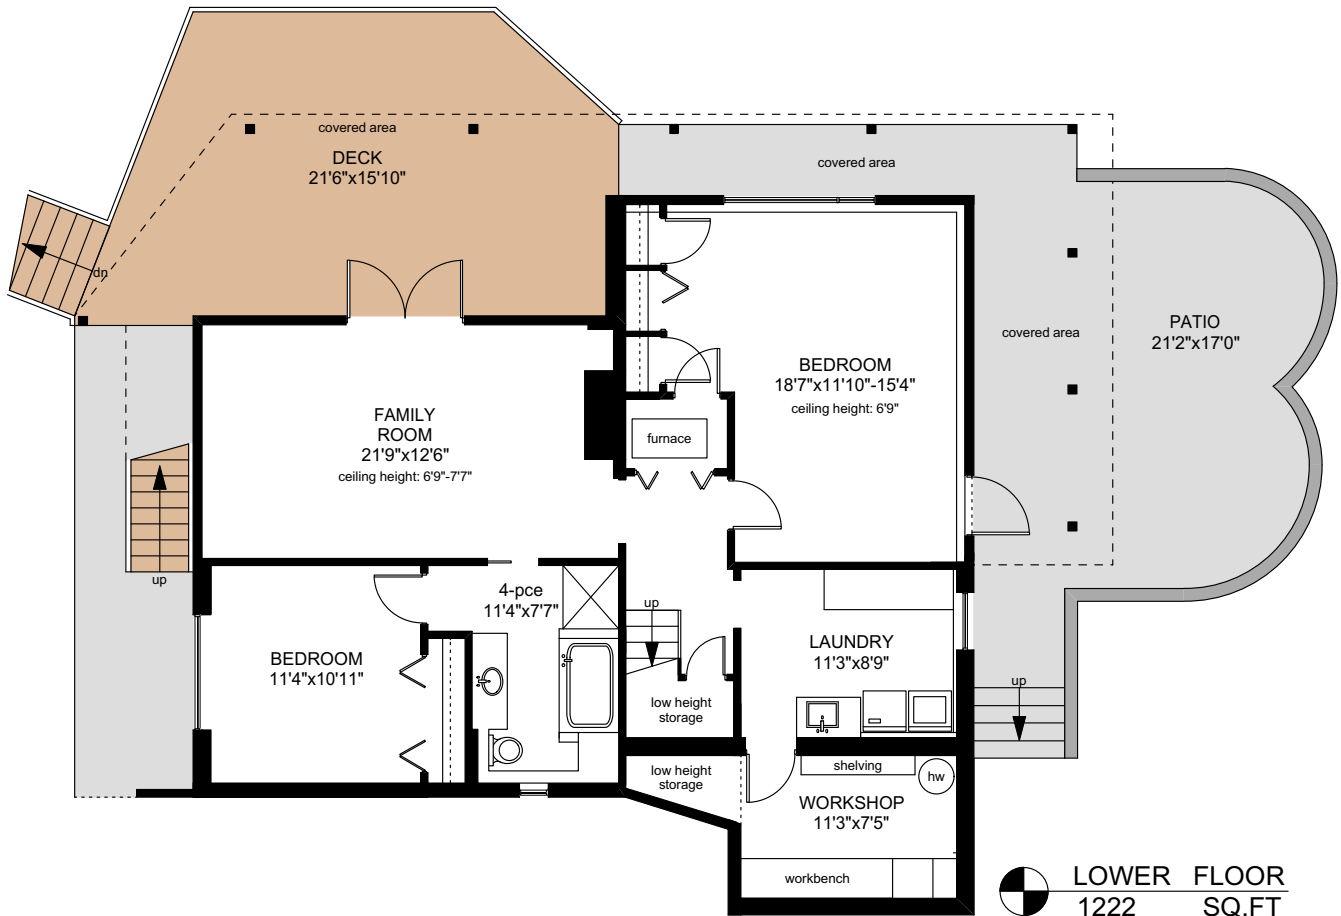

# 160 ONTARIO PLACE

	FINISHED SQ. FT.	UNFINISHED SQ. FT.	TOTAL SQ. FT.
MAIN	1408	0	1408
LOWER	1222	0	1222
TOTAL	2630	0	2630
DECKS	0	743	743
PATIO	0	360	360
GARAGE	0	820	820
CARPORT	0	484	484
STOR. SHED	0	211	211
MECH. SHED	0	117	117

PREPARED FOR THE EXCLUSIVE USE OF  
CHRIS & DARLENE HOBBS OF  
SOTHEY'S INTERNATIONAL REALTY CANADA

MEASURED ON: 11/16/19  
DRAWING FILE: 0273

NOTE: This floor plan is provided by Chris & Darlene Hobbs of Sotheby's International Realty Canada as a convenient reference only, and is not to be relied upon as accurate. Prospective Buyers must satisfy themselves not only of the actual measurements, but also to the status of any finished space shown on this floor plan, specifically in relation to minimum ceiling height for habitable rooms required by the BC Building Code, allowable finished floor area in relation to current zoning, and determination if space was developed with necessary municipal permits.

# 160 ONTARIO PLACE

	FINISHED SQ. FT.	UNFINISHED SQ. FT.	TOTAL SQ. FT.
MAIN	1408	0	1408
LOWER	1222	0	1222
<b>TOTAL</b>	<b>2630</b>	<b>0</b>	<b>2630</b>
DECKS	0	743	743
PATIO	0	360	360
GARAGE	0	820	820
CARPORT	0	484	484
STOR. SHED	0	211	211
MECH. SHED	0	117	117

PREPARED FOR THE EXCLUSIVE USE OF  
CHRIS & DARLENE HOBBS OF  
SOTHEBY'S INTERNATIONAL REALTY CANADA

MEASURED ON: 11/16/19  
DRAWING FILE: 0273

NOTE: This floor plan is provided by Chris & Darlene Hobbs of Sotheby's International Realty Canada as a convenient reference only, and is not to be relied upon as accurate. Prospective Buyers must satisfy themselves not only of the actual measurements, but also to the status of any finished space shown on this floor plan, specifically in relation to minimum ceiling height for habitable rooms required by the BC Building Code, allowable finished floor area in relation to current zoning, and determination if space was developed with necessary municipal permits.