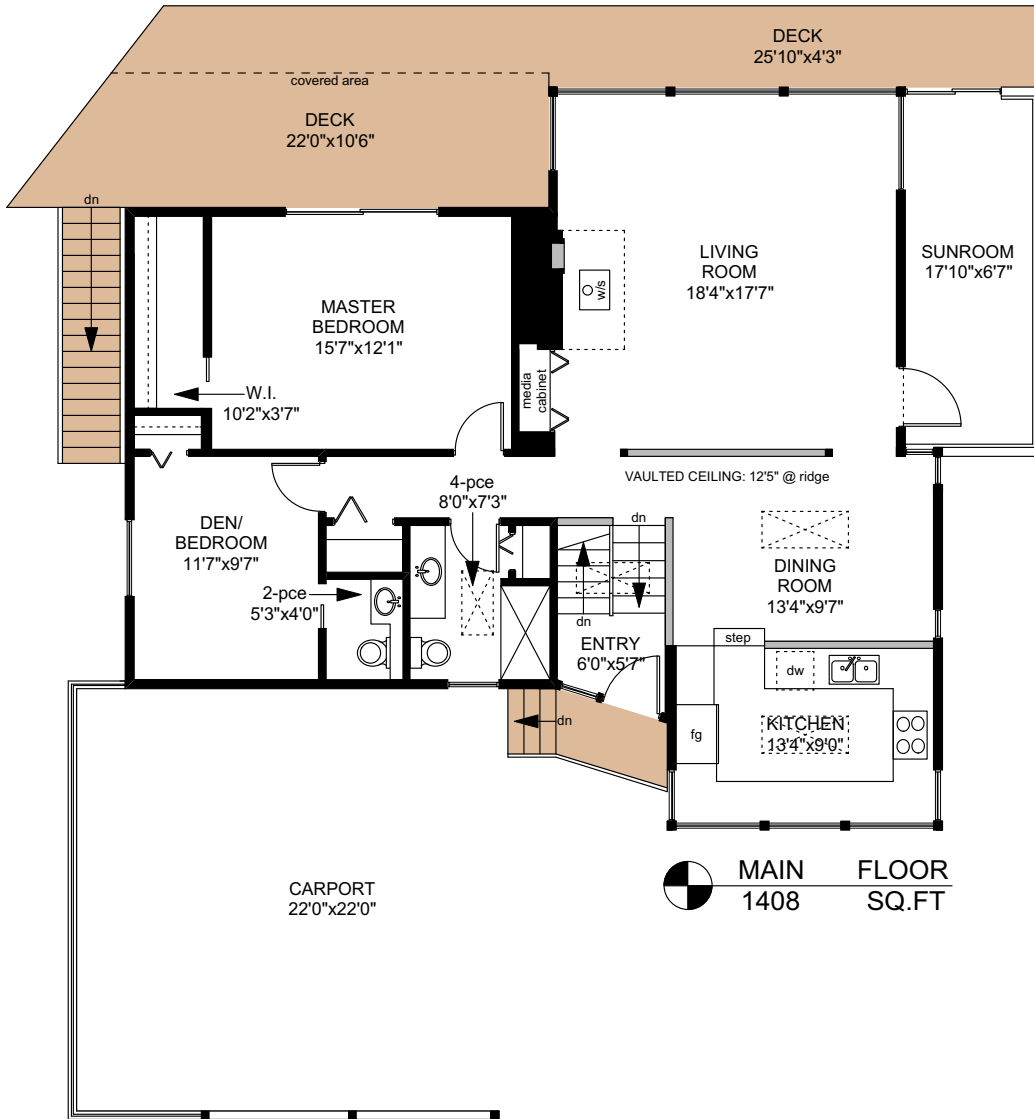

# 160 ONTARIO PLACE

	FINISHED SQ. FT.	UNFINISHED SQ. FT.	TOTAL SQ. FT.
MAIN	1408	0	1408
LOWER	1222	0	1222
TOTAL	2630	0	2630
DECKS	0	743	743
PATIO	0	360	360
GARAGE	0	820	820
CARPORT	0	484	484
STOR. SHED	0	211	211
MECH. SHED	0	117	117

PREPARED FOR THE EXCLUSIVE USE OF  
CHRIS & DARLENE HOBBS OF  
SOTHEY'S INTERNATIONAL REALTY CANADA

MEASURED ON: 11/16/19  
DRAWING FILE: 0273

NOTE: This floor plan is provided by Chris & Darlene Hobbs of Sotheby's International Realty Canada as a convenient reference only, and is not to be relied upon as accurate. Prospective Buyers must satisfy themselves not only of the actual measurements, but also to the status of any finished space shown on this floor plan, specifically in relation to minimum ceiling height for habitable rooms required by the BC Building Code, allowable finished floor area in relation to current zoning, and determination if space was developed with necessary municipal permits.

# 160 ONTARIO PLACE

	FINISHED SQ. FT.	UNFINISHED SQ. FT.	TOTAL SQ. FT.
MAIN	1408	0	1408
LOWER	1222	0	1222
<b>TOTAL</b>	<b>2630</b>	<b>0</b>	<b>2630</b>
DECKS	0	743	743
PATIO	0	360	360
GARAGE	0	820	820
CARPORT	0	484	484
STOR. SHED	0	211	211
MECH. SHED	0	117	117