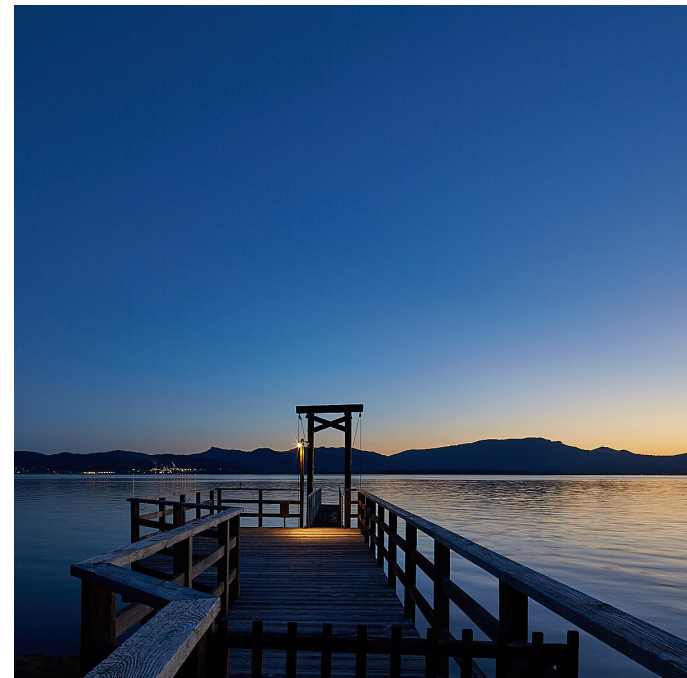

Sotheby's International Realty and the Sotheby's International Realty logo are registered (or unregistered) service marks used with permission. Sotheby's International Realty Affiliates LLC fully supports the principles of the Fair Housing Act and the Equal Opportunity Act. Sotheby's International Realty Canada is Independently Owned and Operated. If your property is listed with a real estate broker, please disregard. It is not our intention to solicit the offerings of other real estate brokers. We are happy to work with them and cooperate fully. This material is based upon information that we consider reliable, but because it has been supplied by third parties, we cannot represent that it is accurate or complete, and it should not be relied upon as such. This offering is subject to errors, omissions, changes, including price, or withdrawal without notice.

Sotheby's | Canada
INTERNATIONAL REALTY